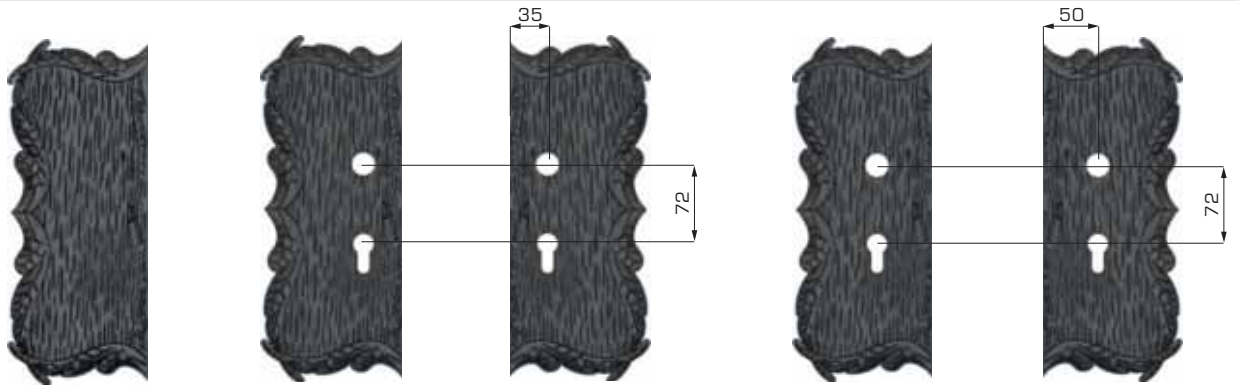

HxL (mm)	310x125	310x125	310x125	310x125	310x125
	2	2	2	2	2
	new	new	new	new	new
N°	63.143.00.00	63.144.72.35	63.145.72.35	63.144.72.50	63.145.72.50