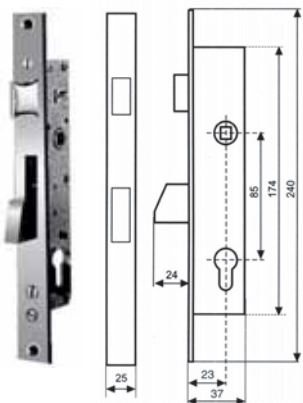

locking mechanism with hook and faceplate

□ N° 63.208