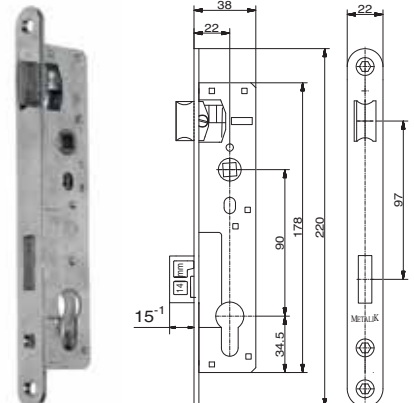

90/22 N° 63.210

locking mechanism with hook and faceplate