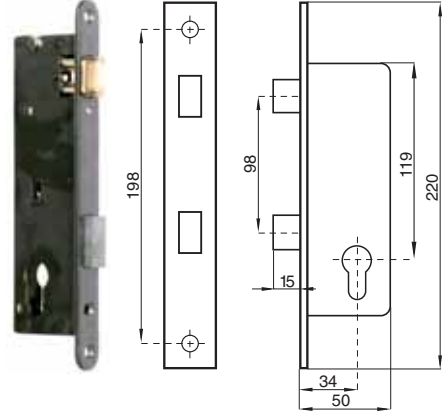

□ 85/20 N° 63.209

90/22 N° 63.210

new

locking mechanism with hook and faceplate

HxL (mm)

72/35

0/35

220