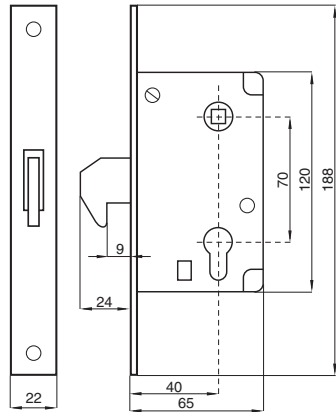

locking mechanism with hook and faceplate

N° 63.204