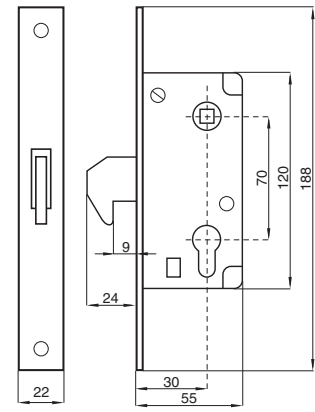

63.205

locking mechanism with hook and faceplate