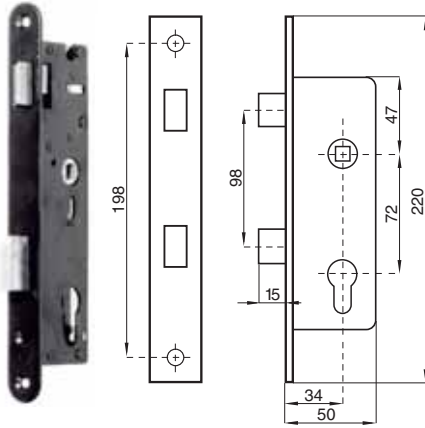

locking mechanism with hook and faceplate