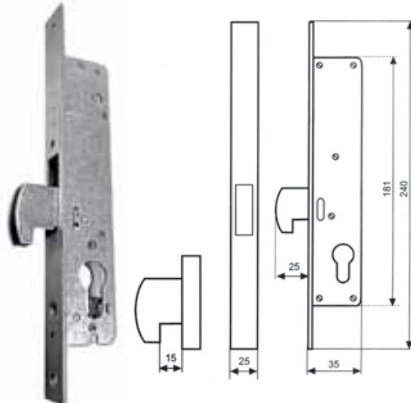

□ 85/20 N° 63.209

locking mechanism with hook and faceplate